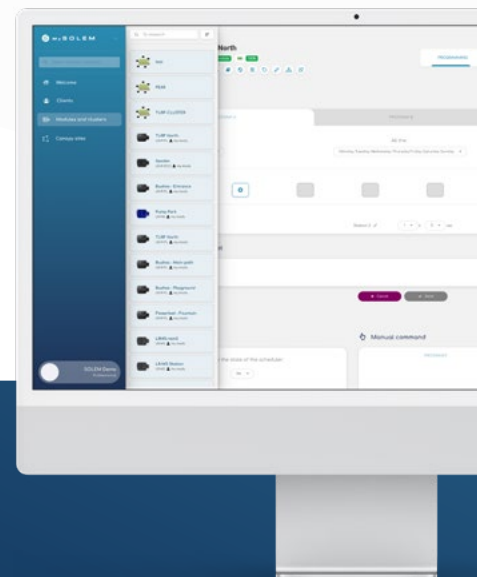

Open your valve box less often

The BL-IP is remotely manageable with your smartphone or via MySOLEM.com.

Robust & IP68 100% waterproof

Classified IP 68 (water and dust resilient).

Monthly Water Budget

Set your water budget (0 to 200%) per month and the system will apply your settings automatically each month.

Easy maintenance

Low battery alert, permanent programming save.

Asynchronous mode

Thanks to the asynchronous mode, program on your computer via MySOLEM.com and transfer your settings to your controller at short range with Bluetooth via the MySOLEM app.

MAKE IT SIMPLE

Program your irrigation easily with MySOLEM app.
Free & optimized for most devices.

Irrigation professionals can access up-to-date features on our free internet management platform at **MySOLEM.com**.